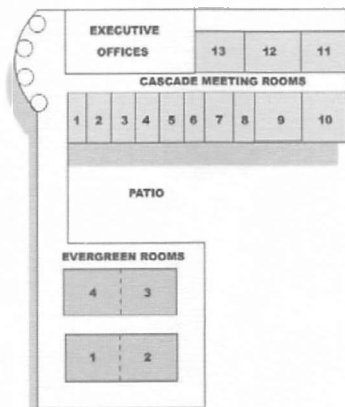

SECOND FLOOR