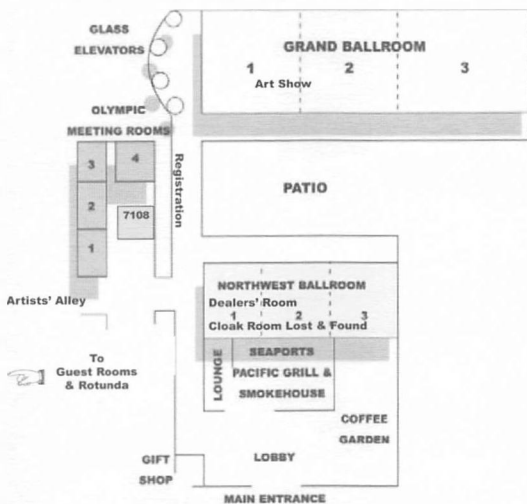

LOBBY LEVEL